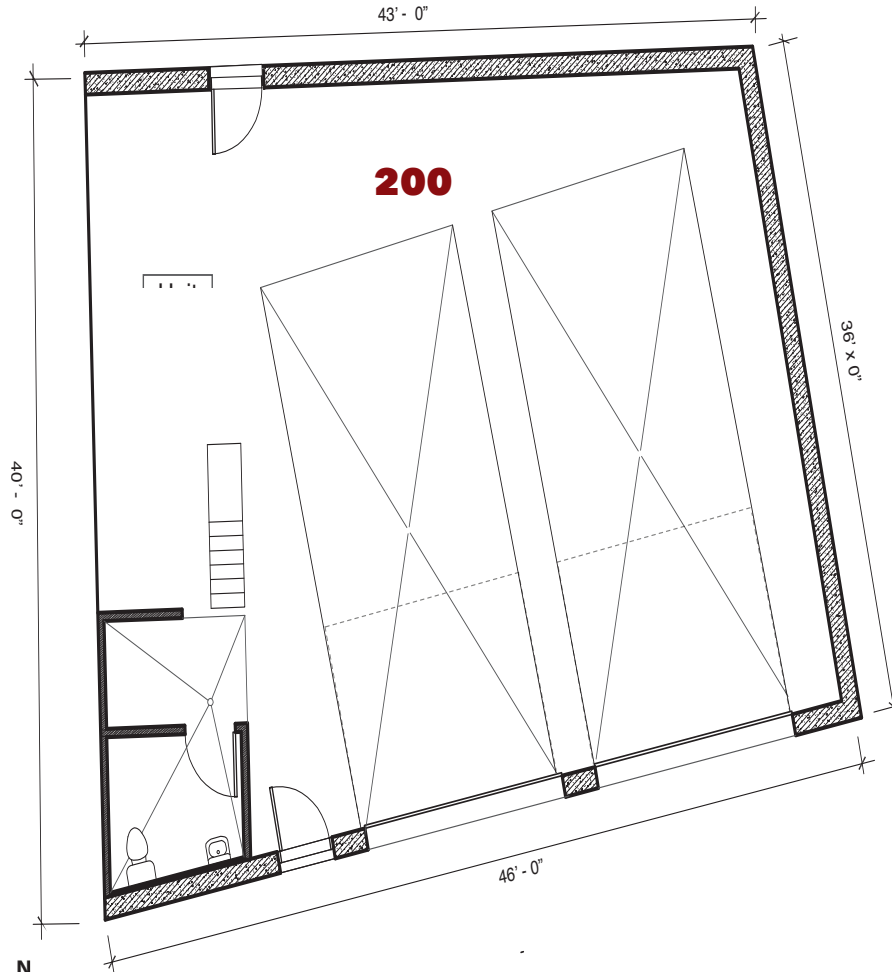

7600 West 27th. St. | St. Louis Pk., MN

For leasing information contact:
 lease@rentspace.com | rentspace.com | 952-929-8825

27W - 200				
Dimensions	Office	Warehouse	Total Sq. Ft.	Service
irreg	None	1,500 sq. ft.	1,500 sq. ft.	g,w,e 100amp
Restroom	Floor Drain	Service Door	Drive-In/Dock-Common	Ceiling Ht.
1	2	1	2-8'x8'	14'