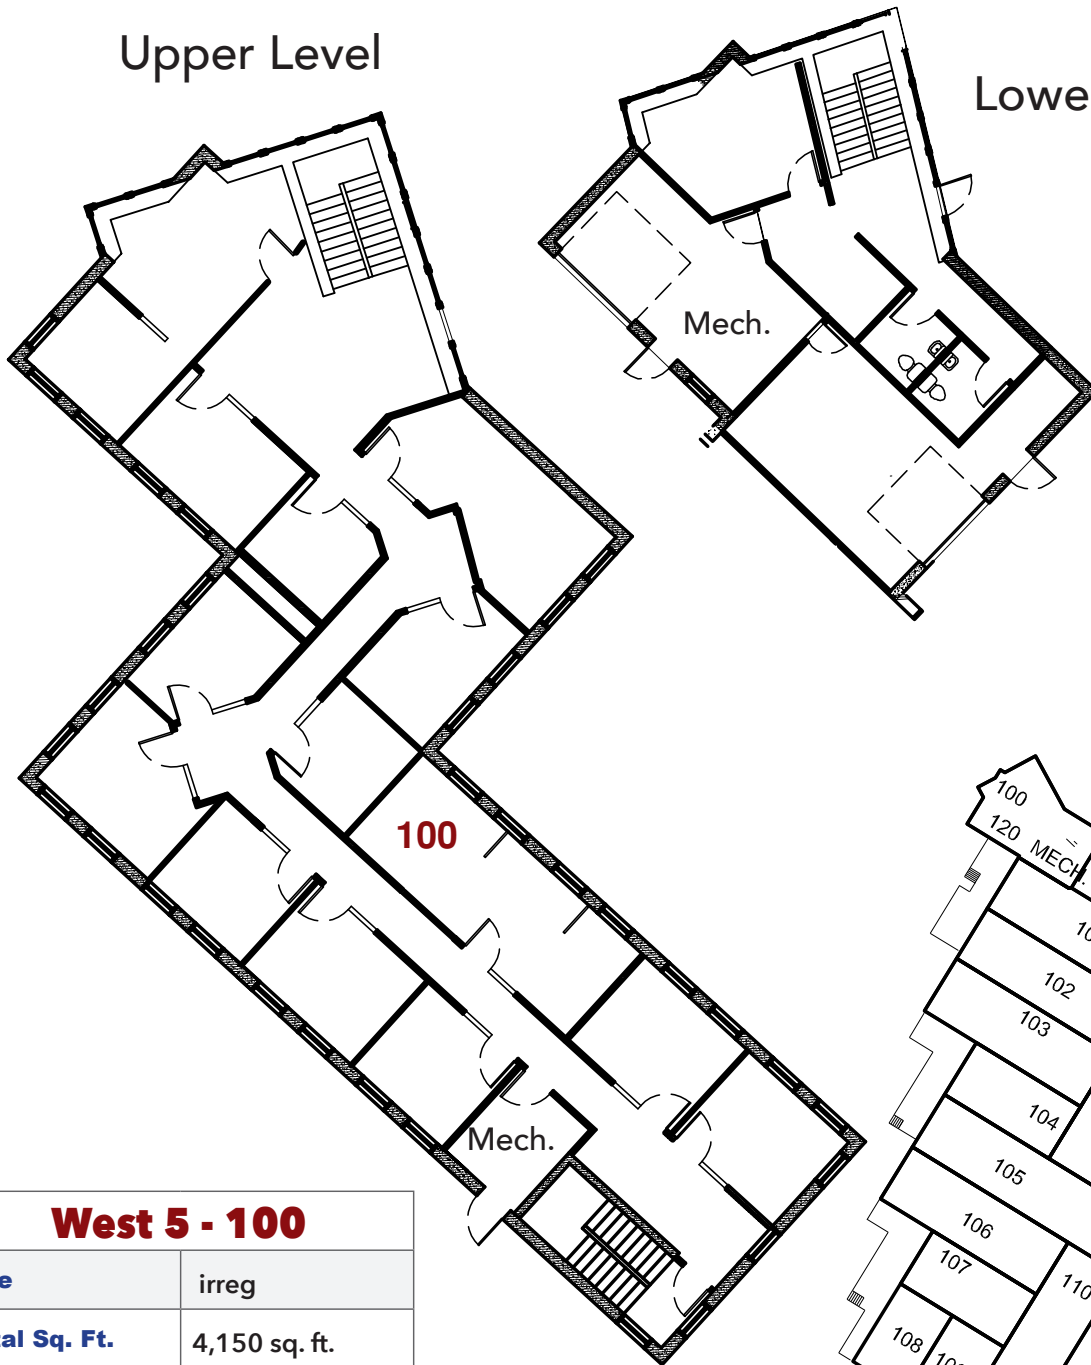

Upper Level

Lower Level

100

Mech.

Mech.

100
120 MECH.

West 5 - 100

Size	irreg
Total Sq. Ft.	4,150 sq. ft.
Service	g,w,e 100amp
Office	3,850 sq. ft.
Warehouse	300 sq. ft.
Dock Door	1 - 8'x8'
Restroom	2
Service Door	2