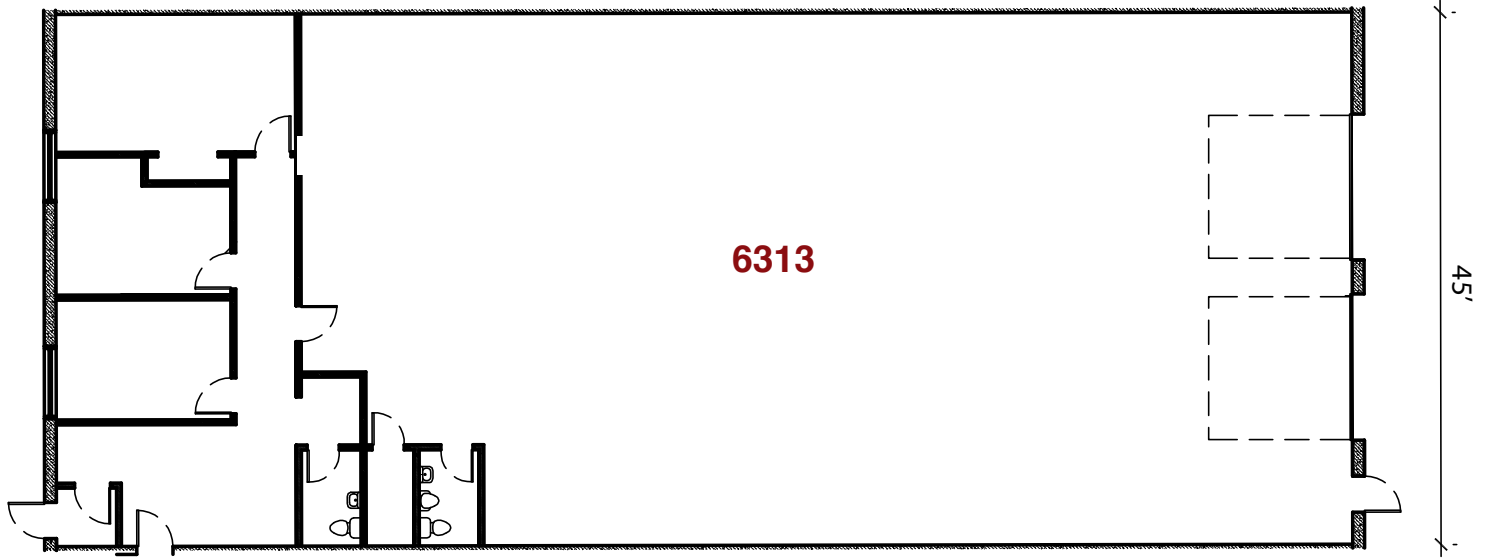

110'

6313

45'

CBC3 - 6313	
Size	45'x110'
Total Sq. Ft.	4,950 sq. ft.
Service	g,w,e 200amp
Office	916 sq. ft.
Warehouse	4,034 sq. ft..
Restroom	2
Floor Drain	3
Service Door	2
Drive In	2-12'x12'
Dock	
Ceiling Ht.	16'